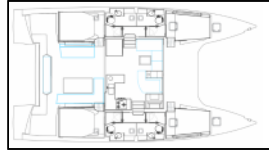

## Power catamaran Nautitech 47 Power AG Princess

Yacht ID:	9959
Yacht type:	Power catamaran
Yacht:	<a href="#">Nautitech 47 Power AG Princess</a>
Marina:	Greece / Lefkas main port
Production year:	2019
Cabins:	4 + 2
Deposit:	5.000,00 €