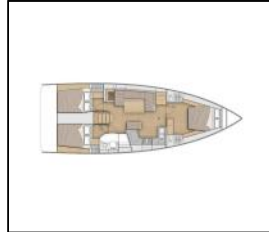

Sailing yacht Oceanis 40.1 Mavi Mercury

Yacht ID:	9737
Yacht type:	Sailing yacht
Yacht:	Oceanis 40.1 Mavi Mercury
Marina:	Turkey / Göcek
Production year:	2022
Cabins:	3
Deposit:	3.000,00 €

Additional: Flag,

Comfort: Blankets, Cockpit cushions, Pillows,

Deck: Anchor chain counter, Anchor with chain, Bathing platform, Bilge pump - Mechanic, Bimini top, Black ball, Boat hook, Bosun's chair (Safe seat) (boatswain's chair), Canister for water, Cockpit light, Cockpit table, Cockpit/stern, outside shower, Deck brush, Dinghy (byboat) pump, Electric anchor windlass, Fenders, Fuel funnel, Gangway, Impeller, V-belt, oilfilter, Jerry cans for diesel, Jerry cans for fuel, Mooring ropes, Plastic bucket, Repair box for dinghy, Round/globular fender, Spare anchor (Reserve, Auxiliary anchor), Sprayhood, Spring line, Sun awning (forward cockpit), Swimming ladder, Teak cockpit, Water hose, Winch handles,