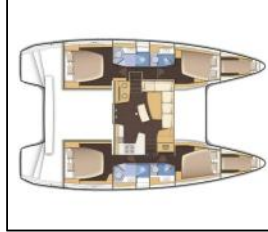

Catamaran Lagoon 42 Celena V

| | |
|------------------|--|
| Yacht ID: | 9697 |
| Yacht type: | Catamaran |
| Yacht: | Lagoon 42 Celena V |
| Marina: | Greece / Corfu, Benitses Port Yacht Marina |
| Production year: | 2023 |
| Cabins: | 4 + 2 |
| Deposit: | 1.000,00 € |

Comfort: Cockpit cushions,
Deck: Bimini top, Cockpit table, Cockpit/stern, outside shower, Dinghy, Electric anchor windlass, Hydraulic gangway, Outboard engine, Swimming ladder,
Entertainment: Outdoor speakers, Snorkeling equipment,
Galley: Hot water, Oven, Refrigerator, Stove,
Interior: Convertible table in salon, Electric fans, Electric toilet,
Navigation: Autopilot, Echosounder/Depthsounder, GPS chart plotter, Navigation (Nautical) charts and nautical guide, Pilot book, Speedometer (Speed log), Wind instrument/Anemometer,
Safety: Black Water Tank, EPIRB-Distress radio beacons, First aid kit, Horseshoe lifebuoy, Life belts (Safety harness), Life jackets, Liferaft, VHF radio,
Sails: Electric winch,
Yacht electrics: Air Conditioning, Battery charger, Generator, Shore power cable, Shore power connection, USB sockets, Watermaker - desalinator,