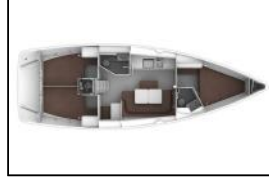

Sailing yacht Bavaria Cruiser 41 MH 62

| | |
|------------------|--|
| Yacht ID: | 950 |
| Yacht type: | Sailing yacht |
| Yacht: | Bavaria Cruiser 41 MH 62 |
| Marina: | Croatia / Marina Hramina, Murter |
| Production year: | 2016 |
| Cabins: | 3 |
| Deposit: | 1.700,00 € |

Comfort: Bed linen, Blankets, Pillows, Towels,
Deck: Anchor with chain, Bathing platform, Bilge pump -
Mechanic, Bimini top, Boat hook, Bosun's chair (Safe seat)
(boatswain's chair), Cockpit table, Cockpit/stern, outside
shower, Deck brush, Dinghy, Electric anchor windlass,
Fenders, Fuel funnel, Gangway, Impeller, Jerry cans for
diesel, Main Deck Compass, Mooring ropes , Plastic bucket,
Reserve motor oil, Sprayhood, Swimming ladder, Teak
cockpit, Water hose, Winch handles,
Entertainment: DVD player, LCD TV, Radio CD player,
Galley: Gas bottles, Gas cookers, Hot water, Kitchen utensils
(Galley equipment, cutlery), Oven, Refrigerator, Sink, Water
pump,
Interior: Barometer, Thermometer, Toilet paper,
Navigation: Autopilot, Binoculars, Bow thruster, GPS chart
plotter, Hand bearing compass, Log, Speed, Depth- echo
sounder, Navigation (Nautical) charts and nautical guide ,
Navigation set, Pilot book, Wind instrument/Anemometer,
Safety: Distress signals, Emergency tiller, Fire extinguisher ,
First aid kit , Fog horn, Life belts (Safety harness), Life buoy
+ Flashing light, Life jackets, Oars (Paddles), Search light,
Set of tools , Spare parts, Torch, VHF radio ,
Yacht electrics: Batteries, Battery charger , Bilge pump -
Electric, Heating, Plug 220V, 12 V, Pump, Shore connection
220 V, Start battery,