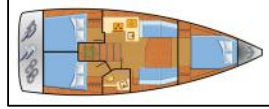

Sailing yacht Oceanis 38.1 Lukas

Yacht ID:	9496
Yacht type:	Sailing yacht
Yacht:	Oceanis 38.1 Lukas
Marina:	Croatia / Marina Frapa, Rogoznica
Production year:	2023
Cabins:	3
Deposit:	1.500,00 €

Additional: Flag,

Comfort: Cockpit cushions,

Deck: Anchor light, Anchor with chain, Bathing platform, Bimini top, Boat hook, Cockpit table, Cockpit/stern, outside shower, Deck brush, Electric anchor windlass, Fenders, Gangway, Impeller, V-belt, oilfilter, Jerry cans for diesel, Mooring ropes, Sailor's knife, Spare anchor (Reserve, Auxiliary anchor), Sprayhood, Swimming ladder, Teak cockpit,

Entertainment: Diving mask, Indoor speakers, Outdoor speakers, Radio, Radio CD player, AUX input, TV, Wi-Fi Internet,

Galley: Gas cookers, Hot water, Kitchen utensils (Galley equipment, cutlery), Oven, Refrigerator, Wine glasses,

Interior: Barometer, Clock, Electric fans in cabins, Electric toilet, Foldable table, Heater / Blower, LED interior lights, Safe, Yacht keys,

Navigation: AIS, Autopilot, Bow thruster, Compass, Composite steering wheels, Echosounder/Depthsounder, GPS chart plotter - cockpit, Navigation (Nautical) charts and nautical guide, Navigation/position Lights, Radar reflector, Triangles, Wind/speed/depth instruments, Windex, **Safety:** Automatic Inflatable Life Jacket, Black Water Tank, Distress signals, Emergency tiller, Fire extinguisher, First aid kit, Flashlight, Fog horn, Life belts (Safety harness), Lifelines, Liferaft, Set of tools, VHF radio,

Sails: Gennaker-device, Halyard winches,

Yacht electrics: 12V Socket, 220V socket, Bilge pump - Electric, Converter 220V/12V, Heating, Inverter, Shore connection 220 V, Shore power cable, Shore power connection, Solar panels, USB sockets,