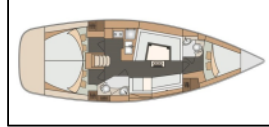

Sailing yacht Elan Impression 40 Aqua Jana

Yacht ID:	9427
Yacht type:	Sailing yacht
Yacht:	Elan Impression 40 Aqua Jana
Marina:	Croatia / Marina Zadar (ex. Tankercomerc)
Production year:	2016
Cabins:	3
Deposit:	2.000,00 €

Comfort: Bed linen, Cockpit cushions, Sundeck cushions,
Deck: Anchor with chain, Bathing platform, Bimini top, Boat hook, Bosun's chair (Safe seat) (boatswain's chair), Cockpit fridge, Cockpit table, Cockpit/stern, outside shower, Dinghy, Electric anchor windlass, Fenders, Gangway, Mooring ropes, Spare anchor (Reserve, Auxiliary anchor), Sprayhood, Swimming ladder, Teak cockpit, Water hose,
Entertainment: Outdoor speakers, Radio with USB, Sound System, TV, Underwater lights,
Galley: Gas cookers, Hot water, Kitchen utensils (Galley equipment, cutlery), Oven, Refrigerator, Sink,
Interior: Barometer, Clock, Electric toilet,
Navigation: Autopilot, Binoculars, Bow thruster, Compass, Depthsounder, Divider, nautic chart, Echosounder/Depthsounder, Electronic sea charts, Flexofold propeller, Folding propeller, GPS chart plotter, GPS chart plotter - cockpit, Hand bearing compass, Log, Nautical charts, Navigation (Nautical) charts and nautical guide, Navigation set, Navigation/position Lights, Pilot book, Radar reflector, Speedometer (Speed log), Wind instrument/Anemometer, Windex,
Safety: Black Water Tank, Distress flare box, Engine spare parts, Fire axe, Fire extinguisher, First aid kit, Floating light, Horseshoe lifebuoy, Life belts (Safety harness), Life jackets, Safety equipment, Set of tools, Torch, VHF radio,
Yacht electrics: 220V socket, Air Conditioning, Battery charger, Bilge pump - Electric, Heating, Inverter, Shore power cable,