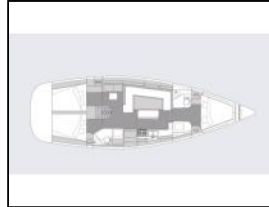

## Sailing yacht Elan Impression 45.1 Polaris

Yacht ID:	9421
Yacht type:	Sailing yacht
Yacht:	<a href="#">Elan Impression 45.1 Polaris</a>
Marina:	Croatia / Marina Tehnomont Veruda, Pula
Production year:	2023
Cabins:	3
Deposit:	2.500,00 €

**Additional:** Flag,

**Comfort:** Bed linen, Blankets, Cockpit cushions, Pillows,  
**Deck:** Bathing platform, Bilge pump - Mechanic, Bimini top,  
Boat hook, Bosun's chair (Safe seat) (boatswain's chair),  
Cockpit fridge, Cockpit grill, Cockpit table, Cockpit/stern,  
outside shower, Deck brush, Dinghy, Dinghy (byboat) pump,  
Electric anchor windlass, Fenders, Gangway, Impeller, V-belt,  
oilfilter, Jerry cans for diesel, Main anchor, Mooring ropes,  
Plastic bucket, Round/globular fender, Sea/Storm drogue  
anchor, Side door for boarding, Spare anchor (Reserve,  
Auxiliary anchor), Sponge, Sprayhood, Spring line, Swimming  
ladder, Teak cockpit, Water hose, Winch handles,