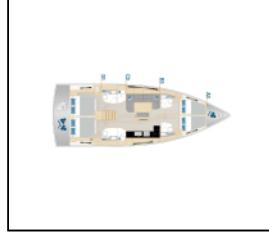

## Sailing yacht Hanse 460 Shadow of the wind

|                  |  |
|------------------|--|
| Yacht ID:        | 9298   |
| Yacht type:      | Sailing yacht                                |
| Yacht:           | <a href="#">Hanse 460 Shadow of the wind</a> |
| Marina:          | Croatia / Marina Kastela                     |
| Production year: | 2024   |
| Cabins:          | 4  |
| Deposit:         | 2.000,00 €                                   |

**Comfort:** Blankets, Cockpit cushions, Pillows, Sheets, Towels,

**Deck:** Anchor with chain, Bathing platform, Bimini top, Cockpit/stern, outside shower, Dinghy, Electric anchor windlass, Fenders, Gangway, Jerry cans for fuel, Lowerable cockpit table, Mooring ropes , Outboard engine, Sprayhood,