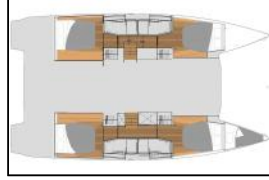

## Catamaran Fountaine Pajot Elba 45 Be Nauti

Yacht ID:	9251
Yacht type:	Catamaran
Yacht:	<a href="#">Fountaine Pajot Elba 45 Be Nauti</a>
Marina:	British Virgin Islands / BVI, Tortola, Nanny Cay Marina
Production year:	2023
Cabins:	4 + 1
Deposit:	0,00 €

**Additional:** Flag,

**Comfort:** Cockpit cushions, Deck cushions, Outside cushions,

**Deck:** Anchor Delta, Anchor with chain, Bilge pump - Mechanic, Bimini top, Boat hook, Bosun's chair (Safe seat) (boatswain's chair), Cockpit table, Cockpit/stern, outside shower, Davit, Deck brush, Deck lights, Dinghy with outboard engine, Electric anchor windlass, Fenders, Foredeck sunbathing area, Fuel funnel, Gangway, Grill/Barbecue/Plancha, Jerry cans for fuel, Main anchor, Mooring ropes, Plastic bucket, Ropes, Round/globular fender, Spare anchor (Reserve, Auxiliary anchor), Sponge, Sun awning (aft and forward), Teak cockpit, Teak table, Winch handles,