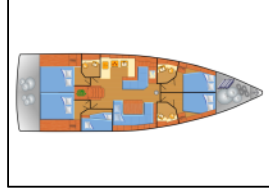

## Sailing yacht Oceanis 51.1 Bambi

Yacht ID:	9215
Yacht type:	Sailing yacht
Yacht:	<a href="#">Oceanis 51.1 Bambi</a>
Marina:	Croatia / Marina Puntat, Krk
Production year:	2022
Cabins:	5
Deposit:	1.500,00 €

**Comfort:** Cockpit cushions, Mattresses, Mosquito nets, Sundeck cushions,  
**Deck:** Anchor light, Bathing platform, Bimini top, Boat hook, Bosun's chair (Safe seat) (boatswain's chair), Cockpit table, Cockpit/stern, outside shower, Deck brush, Electric anchor windlass, Fenders, Gangway, Mooring Cleats, Mooring ropes, Sailor's knife, Spare anchor (Reserve, Auxiliary anchor), Sprayhood, Swimming ladder, Teak cockpit, Teak seats in cockpit,  
**Entertainment:** FUSION sound system, Indoor speakers, Mask and snorkel, Outdoor speakers, Radio, USB, Bluetooth, TV, Wi-Fi Internet,  
**Galley:** Freezer, Gas cookers, Hot water, Kitchen utensils (Galley equipment, cutlery), Pressurized water system, Refrigerator, Sink, Water pump,  
**Interior:** Barometer, Clock, Convertible table in salon, Electric fans in cabins, Electric toilet, LED lights, Safe, Salon table,  
**Navigation:** AIS, Autopilot, Binoculars, Bow thruster, Compass, Composite steering wheels, Depthsounder, GPS chart plotter - cockpit, Log, Tablet, Wind instrument/Anemometer, Windex,  
**Safety:** Automatic Inflatable Life Jacket, Black Water Tank, Distress signals, Emergency tiller, Fire axe, Fire extinguisher, First aid kit, Flashlight, Fog horn, Guard rail, Inflatable life raft, Life buoy + Flashing light, Lifelines, Set of tools, VHF radio,  
**Sails:** Winch,  
**Yacht electrics:** 12V Socket, 220V socket, Bilge pump - Electric, Converter 220V/12V, Heating, Inverter, Shore power cable, USB sockets,