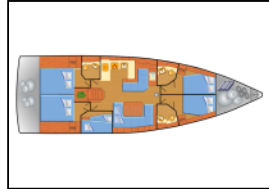

## Sailing yacht Oceanis 51.1 Bambi

Yacht ID:	9215
Yacht type:	Sailing yacht
Yacht:	<a href="#">Oceanis 51.1 Bambi</a>
Marina:	Croatia / Marina Puntat, Krk
Production year:	2022
Cabins:	5
Deposit:	1.500,00 €

**Comfort:** Cockpit cushions, Mattresses, Mosquito nets, Sundeck cushions,  
**Deck:** Anchor light, Bathing platform, Bimini top, Boat hook, Bosun's chair (Safe seat) (boatswain's chair), Cockpit table, Cockpit/stern, outside shower, Deck brush, Electric anchor windlass, Fenders, Gangway, Mooring Cleats, Mooring ropes, Sailor's knife, Spare anchor (Reserve, Auxiliary anchor), Sprayhood, Swimming ladder, Teak cockpit, Teak seats in cockpit,  
**Entertainment:** FUSION sound system, Indoor speakers, Mask and snorkel, Outdoor speakers, Radio, USB, Bluetooth, TV, Wi-Fi Internet,  
**Galley:** Freezer, Gas cookers, Hot water, Kitchen utensils (Galley equipment, cutlery), Pressurized water system, Refrigerator, Sink, Water pump,  
**Interior:** Barometer, Clock, Convertible table in salon, Electric fans in cabins, Electric toilet, LED lights, Safe, Salon table,  
**Navigation:** AIS, Autopilot, Binoculars, Bow thruster, Compass, Composite steering wheels, Depthsounder, GPS chart plotter - cockpit, Log, Tablet, Wind instrument/Anemometer, Windex,  
**Safety:** Automatic Inflatable Life Jacket, Black Water Tank, Distress signals, Emergency tiller, Fire axe, Fire extinguisher, First aid kit, Flashlight, Fog horn, Guard rail, Inflatable life raft, Life buoy + Flashing light, Lifelines, Set of tools, VHF radio,  
**Sails:** Winch,  
**Yacht electrics:** 12V Socket, 220V socket, Bilge pump - Electric, Converter 220V/12V, Heating, Inverter, Shore power cable, USB sockets,