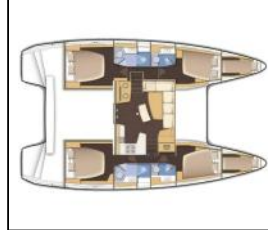

Catamaran Lagoon 42 Melissanthi

Yacht ID:	9058
Yacht type:	Catamaran
Yacht:	Lagoon 42 Melissanthi
Marina:	Greece / Kos, Kos Marina
Production year:	2019
Cabins:	4 + 2
Deposit:	0,00 €

Comfort: Cockpit cushions,

Deck: Bimini top, Black ball, Cockpit table, Dinghy, Dinghy with outboard engine, Flybridge, Gangway, Outboard engine, Sprayhood, Swimming ladder,

Entertainment: Radio CD mp3 player, Radio CD player, USB, AUX input, Radio CD player, USB, Bluetooth, Radio CD/MP3 player, AUX input,