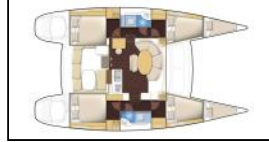

Catamaran Lagoon 380 S2 Eleven

Yacht ID:	9021
Yacht type:	Catamaran
Yacht:	Lagoon 380 S2 Eleven
Marina:	Greece / Corfu, Gouvia Marina
Production year:	2017
Cabins:	4 + 2
Deposit:	3.000,00 €

Comfort: Bedlinen and towels, Cockpit cushions, Outside cushions,
Deck: Anchor, Anchor Delta, Bimini top, Black ball, Boat hook, Cockpit table, Dinghy with outboard engine, Electric anchor windlass, Fenders, Gangway, Main anchor, Spare anchor (Reserve, Auxiliary anchor), Sprayhood, Swimming ladder, Water hose, Winch handles,
Entertainment: Radio CD player, USB, AUX input, Radio CD player, USB, Bluetooth, Snorkeling equipment,
Galley: Gas cookers, Hot water, Kitchen utensils (Galley equipment, cutlery), Refrigerator, Stove,
Interior: Barometer, Electric fans in cabins, Electric toilet,
Navigation: Autopilot, Binoculars, Echosounder/Depthsounder, Electronic sea charts, GPS chart plotter - cockpit, Hand bearing compass, Log, Speed, Depth- echo sounder, Log/speed instrument, Nautical charts, Pilot book, Wind instrument/Anemometer, Wind/speed/depth instruments,
Safety: Emergency tiller, EPIRB-Distress radio beacons, Fire extinguisher, First aid kit, Fog horn, Life belts (Safety harness), Life jackets, Liferaft, Light and rope for horseshoe life buoy, Torch, VHF radio, Wire (shroud) cutter,
Sails: Lazy bag, Lazy jacks,
Yacht electrics: 220V socket, Battery charger, Shore connection 220 V, Solar panels, USB sockets,