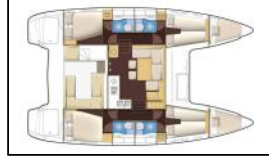

## Catamaran Lagoon 400 S2 Vicky

|                  |                                     |
|------------------|-------------------------------------|
| Yacht ID:        | 8980                                |
| Yacht type:      | Catamaran                           |
| Yacht:           | <a href="#">Lagoon 400 S2 Vicky</a> |
| Marina:          | Greece / Lefkas, D-Marin            |
| Production year: | 2016                                |
| Cabins:          | 4 + 2                               |
| Deposit:         | 0,00 €                              |

**Comfort:** Bedlinen and towels, Cockpit cushions, Pillows,  
**Deck:** Bimini top, Black ball, Boat hook, Dinghy with outboard engine, Electric anchor windlass, Hydraulic gangway, Main anchor, Spare anchor (Reserve, Auxiliary anchor), Sprayhood, Swimming ladder, Water hose, Winch handles,  
**Entertainment:** Snorkeling equipment,  
**Galley:** Gas cookers, Hot water, Kitchen utensils (Galley equipment, cutlery), Refrigerator, Stove,  
**Interior:** Barometer, Electric toilet,  
**Navigation:** Autopilot, Binoculars, GPS chart plotter - cockpit, Hand bearing compass, Log, Speed, Depth- echo sounder, Nautical charts, Pilot book, Wind instrument/Anemometer,  
**Safety:** Emergency tiller, Fire extinguisher, First aid kit, Fog horn, Life belts (Safety harness), Life jackets, Liferaft, Light and rope for horseshoe life buoy, Torch, VHF radio, Wire (shroud) cutter,  
**Sails:** Electric winch, Lazy bag, Lazy jacks,  
**Yacht electrics:** Air Conditioning, Battery charger, Generator, Shore connection 220 V, Solar panels, USB sockets,