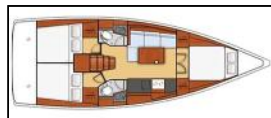

Sailing yacht Oceanis 38.1 CLASS

| | |
|------------------|------------------------------------|
| Yacht ID: | 8558 |
| Yacht type: | Sailing yacht |
| Yacht: | Oceanis 38.1 CLASS |
| Marina: | Italy / Punta Ala |
| Production year: | 2021 |
| Cabins: | 3 |
| Deposit: | 3.000,00 € |

Comfort: Cockpit cushions,

Deck: Anchor, Bathing platform, Bimini top, Cockpit/stern, outside shower, Deck brush, Dinghy, Electric anchor windlass, Fenders, Folding cockpit table, Plastic bucket, Sprayhood,