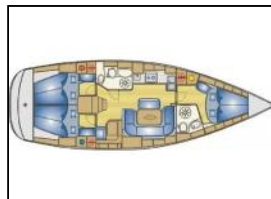

## Sailing yacht Bavaria 39 Cruiser Natalie

Yacht ID:	8534
Yacht type:	Sailing yacht
Yacht:	<a href="#">Bavaria 39 Cruiser Natalie</a>
Marina:	Greece / Volos
Production year:	2007
Cabins:	3
Deposit:	0,00 €

**Comfort:** Cockpit cushions,

**Deck:** Anchor, Bimini top, Cockpit/stern, outside shower, Deck brush, Dinghy, Electric anchor windlass, Fenders, Folding cockpit table, Plastic bucket, Sprayhood, Teak cockpit,