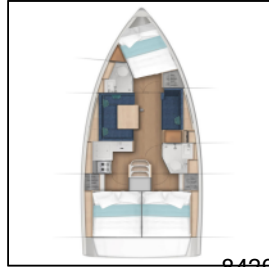

Sailing yacht Sun Odyssey 380 Ethra

8429

Yacht ID:

Yacht type:

Yacht:

Marina:

Production year:

Cabins:

Deposit:

Sailing yacht

[Sun Odyssey 380 Ethra](#)

Greece / Lavrion, main port

2022

3

500,00 €

Comfort: Cockpit cushions,

Deck: Bimini top, Dinghy, Electric anchor windlass, Outboard engine, Sprayhood, Swimming ladder, Teak cockpit,

Entertainment: Indoor speakers, Outdoor speakers, Snorkeling equipment,

Galley: Hot water, Oven, Stove,