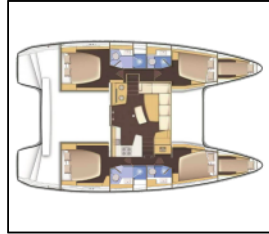

Catamaran Lagoon 42 Anemi

Yacht ID:	8320
Yacht type:	Catamaran
Yacht:	Lagoon 42 Anemi
Marina:	Greece / Athens, Attica, Nea Peramos Marina
Production year:	2021
Cabins:	4 + 2
Deposit:	1.000,00 €

Comfort: Cockpit cushions,
Deck: Bimini top, Cockpit table, Cockpit/stern, outside shower, Dinghy, Electric anchor windlass, Outboard engine, Swimming ladder, Tender,
Entertainment: Snorkeling equipment,
Galley: Coffee machine, Hot water, Oven, Refrigerator, Stove,
Interior: Convertible table in salon, Electric fans, Electric toilet,
Navigation: Autopilot, Echosounder/Depthsounder, GPS chart plotter, Navigation (Nautical) charts and nautical guide, Pilot book, Speedometer (Speed log), Wind instrument/Anemometer,
Safety: First aid kit, Horseshoe lifebuoy, Life belts (Safety harness), Life jackets, Liferaft, VHF radio,
Sails: Electric winch, Lazy bag, Lazy jacks,
Yacht electrics: Air Conditioning, Battery charger, Generator, Shore power cable, Shore power connection, Solar panels, USB sockets, Watermaker - desalinator,