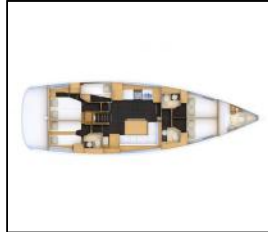

## Sailing yacht Jeanneau 54 Magic Angel

Yacht ID:	8318
Yacht type:	Sailing yacht
Yacht:	<a href="#">Jeanneau 54 Magic Angel</a>
Marina:	Greece / Rhodes New Marina
Production year:	2020
Cabins:	5 + 1
Deposit:	1.000,00 €

**Deck:** Bimini top, Cockpit table, Cockpit/stern, outside shower, Dinghy, Electric anchor windlass, Hydraulic gangway, Outboard engine, Sprayhood, Swimming ladder,  
**Entertainment:** Radio CD mp3 player, Snorkeling equipment,  
**Galley:** Freezer, Microwave, Oven, Refrigerator, Stove,  
**Interior:** Electric fans, Electric toilet,  
**Navigation:** Autopilot, Bow thruster, Echosounder/Depthsounder, GPS chart plotter - cockpit, Navigation (Nautical) charts and nautical guide, Pilot book, Speedometer (Speed log), Wind instrument/Anemometer,  
**Safety:** Black Water Tank, First aid kit, Horseshoe lifebuoy, Life belts (Safety harness), Life jackets, Liferaft, VHF radio,  
**Sails:** Electric winch,  
**Yacht electrics:** Air Conditioning, Battery charger, Generator, Inverter, Shore power cable, Shore power connection,