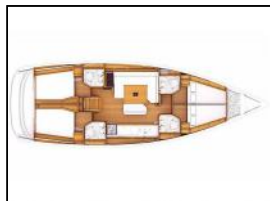

## Sailing yacht Sun Odyssey 479 Joy

Yacht ID:	8304
Yacht type:	Sailing yacht
Yacht:	<a href="#">Sun Odyssey 479 Joy</a>
Marina:	Greece / Marina Eleusis
Production year:	2016
Cabins:	4
Deposit:	3.000,00 €

**Comfort:** Cockpit cushions,  
**Deck:** Anchor with chain, Bimini top, Cockpit table with light, Cockpit/stern, outside shower, Dinghy, Electric anchor windlass, Sprayhood, Swimming ladder,  
**Entertainment:** Outdoor speakers,  
**Galley:** Freezer, Hot water, Refrigerator, Water pump,  
**Interior:** Convertible table, Electric fans, Electric toilet, LED lights,  
**Navigation:** Autopilot, Bow thruster, Complete navigation equipment, Echosounder/Depthsounder, GPS chart plotter - cockpit, Log, Radar reflector,  
**Safety:** Automatic Inflatable Life Jacket, Black Water Tank, Liferaft , VHF radio ,  
**Yacht electrics:** 12V Socket, Battery charger , Bilge pump - Electric, Solar panels,