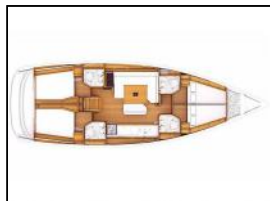

## Sailing yacht Sun Odyssey 479 Joy

Yacht ID:	8304
Yacht type:	Sailing yacht
Yacht:	<a href="#">Sun Odyssey 479 Joy</a>
Marina:	Greece / Marina Eleusis
Production year:	2016
Cabins:	4
Deposit:	3.000,00 €

**Comfort:** Cockpit cushions,  
**Deck:** Anchor with chain, Bimini top, Cockpit table with light, Cockpit/stern, outside shower, Dinghy, Electric anchor windlass, Sprayhood, Swimming ladder,  
**Entertainment:** Outdoor speakers,  
**Galley:** Freezer, Hot water, Refrigerator, Water pump,  
**Interior:** Convertible table, Electric fans, Electric toilet, LED lights,  
**Navigation:** Autopilot, Bow thruster, Complete navigation equipment, Echosounder/Depthsounder, GPS chart plotter - cockpit, Log, Radar reflector,  
**Safety:** Automatic Inflatable Life Jacket, Black Water Tank, Liferaft , VHF radio ,  
**Yacht electrics:** 12V Socket, Batteries, Battery charger , Bilge pump - Electric, Solar panels,