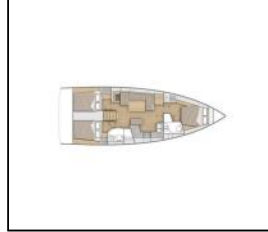

Sailing yacht Oceanis 40.1 Christine

Yacht ID:	8172
Yacht type:	Sailing yacht
Yacht:	Oceanis 40.1 Christine
Marina:	Croatia / Marina Tehnomont Veruda, Pula
Production year:	2022
Cabins:	3
Deposit:	2.000,00 €

Additional: Flag,

Comfort: Bed linen, Blankets, Cockpit cushions, Pillows,
Deck: Bathing platform, Bilge pump - Mechanic, Bimini top,
Boat hook, Bosun's chair (Safe seat) (boatswain's chair),
Cockpit table with light, Cockpit/stern, outside shower, Deck
brush, Dinghy, Dinghy (byboat) pump, Electric anchor
windlass, Fenders, Gangway, Impeller, V-belt, oilfilter, Jerry
cans for diesel, Main anchor, Mooring ropes, Plastic bucket,
Remote control for anchor winch with chain counter at helm,
Round/globular fender, Sea/Storm drogue anchor, Side door
for boarding, Spare anchor (Reserve, Auxiliary anchor),
Sponge, Sprayhood, Spring line, Swimming ladder, Teak
cockpit, Water hose, Winch handles,

Entertainment: Bluetooth player, FUSION sound system,
mp3 player, Outdoor speakers, Underwater lights, USB,
Galley: Gas bottles, Gas cookers, Hot water, Kitchen utensils
(Galley equipment, cutlery), Oven, Refrigerator, Sink, Water
pump,

Interior: Barometer, Clock, Clothes hangers, Electric fans,
Inside shower, Upholstery, Walnut interior, Yacht documents,
Yacht keys,

Navigation: Autopilot, Binoculars, Bow thruster,
Echosounder/Depthsounder, GPS chart plotter - cockpit,
Hand bearing compass, Harbour guides, LED Navigation
lights, Logge/Lot/Speed/Wind, Navigation (Nautical) charts
and nautical guide, Navigation set, Radar reflector, Spyglass
with bearing compass, Tridata, Wind
instrument/Anemometer,

Safety: Black Water Tank, Distress signals, Emergency tiller,
Engine spare parts, Fire extinguisher, First aid kit, Flashlight,
Fog horn, Life belts (Safety harness), Life buoy + Flashing
light, Life jackets, Oars (Paddles), Set of tools, Thermal suit,
VHF radio,

Yacht electrics: Battery charger, Bilge pump - Electric,
Heating, Plug 220V, 12 V, Service batteries, Shore
connection 220 V, Solar panels, Start battery,