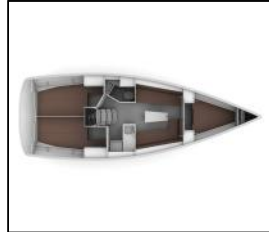

Additional: Flag,

Comfort: Blankets, Pillows, Sheets,

Deck: Anchor Jambo, Anchor with chain, Bathing platform, Bilge pump - Mechanic, Bimini top, Boat hook, Cockpit/stern, outside shower, Deck brush, Dinghy, Dinghy (byboat) pump, Electric anchor windlass, Fenders, Fuel funnel, Gangway, Mooring ropes, Plastic bucket, Sprayhood, Swimming ladder, Water hose, Winch handles,

Entertainment: Outdoor speakers, Radio CD player, W-LAN GRATIS,

Galley: Coffee pot, Gas bottles, Hot water, Kitchen utensils (Galley equipment, cutlery), Oven, Refrigerator, Stove,

Interior: Barometer, Clothes hangers, Yacht documents,

Navigation: Autopilot, Binoculars, Compass, Divider, nautic chart, Echosounder/Depthsounder, GPS chart plotter, Nautical charts, Pilot book, Speedometer (Speed log), Triangles,

Safety: Distress flare box, Emergency tiller, Fire extinguisher, First aid kit, Fog horn, Horseshoe lifebuoy, Life belts (Safety harness), Life jackets, Oars (Paddles), Set of tools, VHF radio,

Yacht electrics: Bilge pump - Electric, Shore connection 220 V, WC pump,