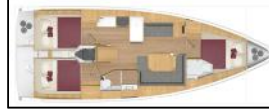

## Sailing yacht Bavaria C38 Lizzy

Yacht ID:	7958
Yacht type:	Sailing yacht
Yacht:	<a href="#">Bavaria C38 Lizzy</a>
Marina:	Spain / Arenal/Playa de Palma
Production year:	2022
Cabins:	3
Deposit:	2.000,00 €

**Deck:** Bathing platform, Bimini top, Black ball, Bosun's chair (Safe seat) (boatswain's chair), Cockpit table, Deck lights, Dinghy, Electric anchor windlass, Fenders, Jerry cans for diesel, Main anchor, Round/globular fender, Spare anchor (Reserve, Auxiliary anchor), Sprayhood, Swimming ladder, Teak cockpit, Winch handles,