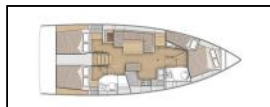

## Sailing yacht Oceanis 40.1 Kos 40.7

**Deck:** Bimini top, Sprayhood,  
**Entertainment:** Bluetooth player, USB,  
**Navigation:** Autopilot, Bow thruster, Electronic sea charts,  
GPS chart plotter - cockpit,  
**Sails:** Lazy bag, Lazy jacks,  
**Yacht electrics:** Heating, Solar panels,

Yacht ID:	7904
Yacht type:	Sailing yacht
Yacht:	<a href="#">Oceanis 40.1 Kos 40.7</a>
Marina:	Greece / Lefkas, D-Marin
Production year:	2022
Cabins:	4
Deposit:	2.500,00 €

**front.CHARTERS\_BOOKING\_LIST\_AVAILABILITY**