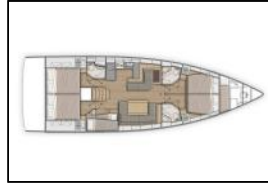

## Sailing yacht Oceanis 51.1 Kos 51.1

**Deck:** Bimini top, Sprayhood,

**Navigation:** Autopilot, Bow thruster, Electronic sea charts, GPS chart plotter, GPS chart plotter - cockpit,

**Yacht electrics:** Heating, Solar panels,

Yacht ID:	7857
Yacht type:	Sailing yacht
Yacht:	<a href="#">Oceanis 51.1 Kos 51.1</a>
Marina:	Greece / Kos, Kos Marina
Production year:	2018
Cabins:	5 + 1
Deposit:	3.300,00 €