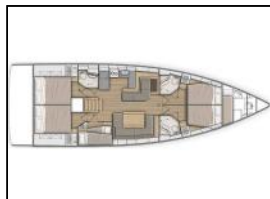

## Sailing yacht Oceanis 51.1 Elettra

**Deck:** Bathing platform, Bimini top, Cockpit table, Cockpit/stern, outside shower, Dinghy, Sprayhood,  
**Entertainment:** Radio mp3 player,  
**Galley:** Hot water, Refrigerator,  
**Interior:** Convertible table in salon, Electric fans in cabins, Electric toilet,  
**Navigation:** Autopilot, Bow thruster, GPS chart plotter - cockpit, Log, Speed, Depth- echo sounder, Wind instrument/Anemometer,  
**Safety:** VHF radio,  
**Yacht electrics:** Inverter, Solar panels, Watermaker - desalinator,