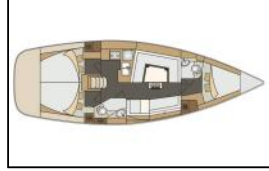

Sailing yacht Elan Impression 40 Tino

Yacht ID:	7713
Yacht type:	Sailing yacht
Yacht:	Elan Impression 40 Tino
Marina:	Croatia / ACI Marina Split
Production year:	2017
Cabins:	3
Deposit:	1.400,00 €

Deck: Bimini top, Cockpit light, Cockpit/stern, outside shower, Dinghy with outboard engine, Electric anchor windlass, Remote control for anchor winch with chain counter at helm, Removable cockpit table, Sprayhood, Swimming ladder, Water hose,