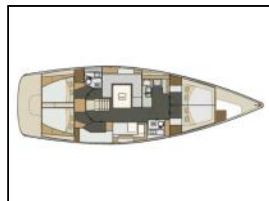

## Sailing yacht Elan Impression 50 Lena

Yacht ID:	7712
Yacht type:	Sailing yacht
Yacht:	<a href="#">Elan Impression 50 Lena</a>
Marina:	Croatia / ACI Marina Split
Production year:	2017
Cabins:	5 + 1
Deposit:	2.500,00 €

**Deck:** Bimini top, Cockpit table, Cockpit/stern, outside shower, Dinghy with outboard engine, Electric anchor windlass, Sprayhood,

**Entertainment:** LCD TV, Radio CD player, Wi-Fi Internet,

**Galley:** Gas cookers, Hot water, Kitchen utensils (Galley equipment, cutlery), Oven, Refrigerator,