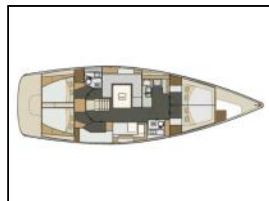

Sailing yacht Elan Impression 50 Lena

Yacht ID:	7712
Yacht type:	Sailing yacht
Yacht:	Elan Impression 50 Lena
Marina:	Croatia / ACI Marina Split
Production year:	2017
Cabins:	5 + 1
Deposit:	2.500,00 €

Deck: Bimini top, Cockpit table, Cockpit/stern, outside shower, Dinghy with outboard engine, Electric anchor windlass, Sprayhood,