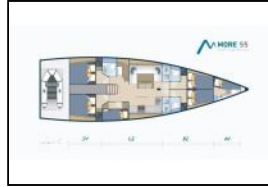

Sailing yacht More 55 More Fun

Yacht ID:	7656
Yacht type:	Sailing yacht
Yacht:	More 55 More Fun
Marina:	Croatia / Marina Kastela
Production year:	2016
Cabins:	5 + 1
Deposit:	2.500,00 €

Comfort: Cockpit cushions, Deck cushions,
Deck: Anchor with chain, Bathing platform, Bilge pump -
Mechanic, Bimini top, Boat hook, Bosun's chair (Safe seat)
(boatswain's chair), Canister for water, Cockpit table,
Cockpit/stern, outside shower, Deck brush, Dinghy, Dinghy
garage, Electric anchor windlass, Fenders, Gangway, Jerry
cans for diesel, Outboard engine, Plastic bucket, Repair box
for dinghy, Spare anchor (Reserve, Auxiliary anchor), Sponge,
Sprayhood, Swimming ladder, Teak cockpit, Teak deck,
Water hose,
Entertainment: AUX Input, Fusion radio, Indoor speakers,
Outdoor speakers, Radio, USB, Bluetooth, Snorkeling
equipment, Underwater lights, Wi-Fi Internet,
Galley: Coffee machine, Freezer, Gas bottles, Ice maker,
Kitchen utensils (Galley equipment, cutlery), Oven,
Refrigerator, Stove,
Interior: Barometer, Electric toilet, Salon table, Water Purifier,
Navigation: AIS, Autopilot, Binoculars, Bow thruster,
Compass, CRO flag, Echosounder/Depthsounder, GPS chart
plotter, Hand bearing compass, Navigation (Nautical) charts
and nautical guide, Navigation set, Pilot book, Radar
reflector, Speedometer (Speed log), Tridata, Wind
instrument/Anemometer,
Safety: Buoyant smoke signal, Distress flare box, Emergency
tiller, Engine spare parts, Fire axe, Fire extinguisher, First aid
kit, Floating light, Fog horn, Horseshoe lifebuoy, Life belts
(Safety harness), Life jackets, Liferaft, Light and rope for
horseshoe life buoy, Safety equipment, Set of tools, Signal
rockets and torches, Torch, VHF radio, Wire (shroud) cutter,
Sails: Sails,
Yacht electrics: 12V Socket, 220V socket, Air Conditioning,
Battery charger, Bilge pump - Electric, Generator, Heating,
Inverter, Motor hours counter, Service batteries, Shore
connection 220 V, USB sockets, Water heater, Watermaker -
desalinator,