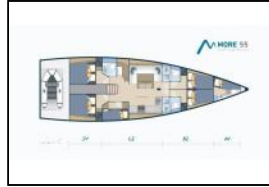

Sailing yacht More 55 More Fun

Yacht ID:	7656
Yacht type:	Sailing yacht
Yacht:	More 55 More Fun
Marina:	Croatia / Marina Kastela
Production year:	2016
Cabins:	5 + 1
Deposit:	2.500,00 €

Comfort: Cockpit cushions, Deck cushions,
Deck: Anchor with chain, Bathing platform, Bilge pump -
Mechanic, Bimini top, Boat hook, Bosun's chair (Safe seat)
(boatswain's chair), Canister for water, Cockpit table,
Cockpit/stern, outside shower, Deck brush, Dinghy, Dinghy
garage, Electric anchor windlass, Fenders, Gangway, Jerry
cans for diesel, Outboard engine, Plastic bucket, Repair box
for dinghy, Spare anchor (Reserve, Auxiliary anchor), Sponge,
Sprayhood, Swimming ladder, Teak cockpit, Teak deck,
Water hose,
Entertainment: AUX Input, Fusion radio, Indoor speakers,
Outdoor speakers, Radio, USB, Bluetooth, Snorkeling
equipment, Underwater lights, Wi-Fi Internet,
Galley: Coffee machine, Freezer, Gas bottles, Ice maker,
Kitchen utensils (Galley equipment, cutlery), Oven,
Refrigerator, Stove,
Interior: Barometer, Electric toilet, Salon table,
Navigation: AIS, Autopilot, Binoculars, Bow thruster,
Compass, CRO flag, Echosounder/Depthsounder, GPS chart
plotter, Hand bearing compass, Navigation (Nautical) charts
and nautical guide , Navigation set, Pilot book, Radar
reflector, Speedometer (Speed log), Tridata, Wind
instrument/Anemometer,
Safety: Buoyant smoke signal, Distress flare box, Emergency
tiller, Engine spare parts , Fire axe, Fire extinguisher , First
aid kit , Floating light, Fog horn, Horseshoe lifebuoy, Life
belts (Safety harness), Life jackets, Liferaft , Light and rope
for horseshoe life buoy, Safety equipment, Set of tools ,
Signal rockets and torches , Torch, VHF radio , Wire (shroud)
cutter,
Sails: Sails,
Yacht electrics: 12V Socket, 220V socket, Air Conditioning,
Battery charger , Bilge pump - Electric, Generator, Heating,
Inverter, Motor hours counter, Service batteries, Shore
connection 220 V, USB sockets, Water heater, Watermaker -
desalinator,