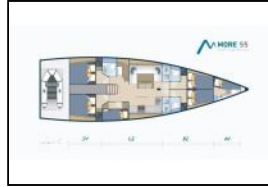

## Sailing yacht More 55 Lia of Sweden

Yacht ID:	7653
Yacht type:	Sailing yacht
Yacht:	<a href="#">More 55 Lia of Sweden</a>
Marina:	Croatia / Marina Kastela
Production year:	2016
Cabins:	5 + 1
Deposit:	2.500,00 €