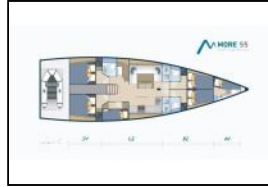

Sailing yacht More 55 Lia of Sweden

| | |
|------------------|---------------------------------------|
| Yacht ID: | 7653 |
| Yacht type: | Sailing yacht |
| Yacht: | More 55 Lia of Sweden |
| Marina: | Croatia / Marina Kastela |
| Production year: | 2016 |
| Cabins: | 5 + 1 |
| Deposit: | 2.500,00 € |