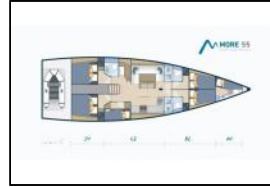

## Sailing yacht More 55 Athene

Yacht ID:	7651
Yacht type:	Sailing yacht
Yacht:	<a href="#">More 55 Athene</a>
Marina:	Croatia / Marina Kastela
Production year:	2017
Cabins:	5 + 1
Deposit:	2.500,00 €

**Comfort:** Cockpit cushions, Deck cushions,  
**Deck:** Anchor with chain, Bilge pump - Mechanic, Bimini top, Boat hook, Bosun's chair (Safe seat) (boatswain's chair), Canister for water, Cockpit table, Cockpit/stern, outside shower, Deck brush, Dinghy, Electric anchor windlass, Fenders, Gangway, Jerry cans for diesel, Outboard engine, Plastic bucket, Repair box for dinghy, Spare anchor (Reserve, Auxiliary anchor), Sponge, Sprayhood, Teak cockpit, Teak deck, Water hose,  
**Entertainment:** Fusion radio, Indoor speakers, Outdoor speakers, Wi-Fi Internet,  
**Galley:** Coffee machine, Freezer, Gas bottles, Ice maker, Oven, Refrigerator,  
**Interior:** Barometer, Electric toilet, Salon table, Water Purifier,  
**Navigation:** Autopilot, Binoculars, Bow thruster, Compass, CRO flag, Echosounder/Depthsounder, GPS chart plotter, Hand bearing compass, Navigation (Nautical) charts and nautical guide, Navigation set, Pilot book, Radar, Radar reflector, Speedometer (Speed log), Wind instrument/Anemometer,  
**Safety:** Buoyant smoke signal, Distress flare box, Emergency tiller, Engine spare parts, Fire axe, Fire extinguisher, First aid kit, Floating light, Fog horn, Horseshoe lifebuoy, Life belts (Safety harness), Life jackets, Liferaft, Light and rope for horseshoe life buoy, Safety equipment, Set of tools, Signal rockets and torches, Torch, VHF radio, Wire (shroud) cutter,  
**Sails:** Sails,  
**Yacht electrics:** 12V Socket, 220V socket, Air Conditioning, Battery charger, Bilge pump - Electric, Generator, Heating, Inverter, Motor hours counter, Service batteries, Shore connection 220 V, USB sockets, Water heater,