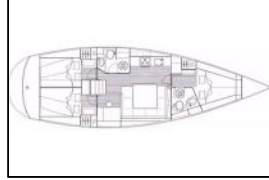

Sailing yacht Bavaria 43 Cruiser Annabella

| | |
|------------------|--|
| Yacht ID: | 7645 |
| Yacht type: | Sailing yacht |
| Yacht: | Bavaria 43 Cruiser Annabella |
| Marina: | Croatia / Murter, ACI Marina Jezera |
| Production year: | 2010 |
| Cabins: | 3 |
| Deposit: | 2.000,00 € |

Comfort: Bed linen, Cockpit cushions, Mattresses, Salon cushions,
Deck: Anchor line, Anchor swivel, Bathing platform, Bimini top, Black ball, Black conus, Boat hook, Bosun's chair (Safe seat) (boatswain's chair), Canister for water, Cockpit table, Cockpit table with light, Cockpit/stern, outside shower, Davit, Dinghy, Dinghy (byboat) pump, Electric anchor windlass, Fenders, Gangway, Hawser, Impeller, V-belt, oilfilter, Jerry cans for diesel, Main anchor, Mooring ropes, Plastic bucket, Remote control for anchor winch with chain counter at helm, Repair box for dinghy, Round/globular fender, Spare anchor (Reserve, Auxiliary anchor), Spotlight / Headlights, Sprayhood, Spring line, Teak cockpit, Water hose,
Entertainment: Outdoor speakers, Radio, Underwater lights,
Galley: Gas bottles, Hot water, Ice box, Kitchen utensils (Galley equipment, cutlery), Refrigerator,
Interior: Barometer, Clock, Inside shower,
Navigation: Autopilot, Bow thruster, Bretonplotter, Composite steering wheels, GPS, GPS chart plotter - cockpit, Hand bearing compass, Harbour guides, Logge/Lot/Speed/Wind, Navigation (Nautical) charts and nautical guide, Navigation set, Navtex, Radar reflector, Spyglass, Spyglass with bearing compass, Tridata, Windex,
Safety: Distress signals, EPIRB-Distress radio beacons, Fire extinguisher, First aid kit, Flashlight, Fog horn, Life attol, Life belts (Safety harness), Life buoy + Flashing light, Life jackets, Liferaft, Set of tools, VHF radio, Wire (shroud) cutter,
Yacht electrics: Batteries, Battery charger, Heating, Inverter, Shore connection 220 V, Solar panels, USB sockets,