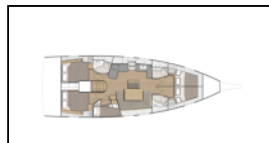

Sailing yacht Oceanis 46.1 Mary Too

Yacht ID:	7076
Yacht type:	Sailing yacht
Yacht:	Oceanis 46.1 Mary Too
Marina:	Greece / Athens, Alimos marina
Production year:	2022
Cabins:	5
Deposit:	3.000,00 €

Comfort: Blankets, Pillows,
Deck: Anchor, Bathing platform, Bimini top, Cockpit/stern, outside shower, Dinghy with outboard engine, Sprayhood,
Entertainment: FUSION sound system, Outdoor speakers, Radio CD player,
Galley: Refrigerator,
Interior: Convertible table in salon, Electric fans, Electric toilet,
Navigation: Autopilot, Bow thruster, Compass, GPS, GPS chart plotter, Navigation (Nautical) charts and nautical guide , Speedometer (Speed log),
Safety: Fire extinguisher , First aid kit , VHF radio ,
Yacht electrics: Air Conditioning, Batteries, Generator, Inverter, Shore connection 220 V, Solar panels,