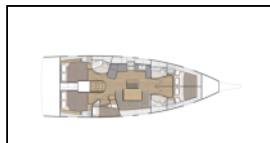

Sailing yacht Oceanis 46.1 Mary Too

Yacht ID:	7076
Yacht type:	Sailing yacht
Yacht:	Oceanis 46.1 Mary Too
Marina:	Greece / Athens, Alimos marina
Production year:	2022
Cabins:	5
Deposit:	3.000,00 €

Comfort: Blankets, Pillows,
Deck: Anchor, Bathing platform, Bimini top, Cockpit/stern, outside shower, Dinghy with outboard engine, Sprayhood,
Entertainment: FUSION sound system, Outdoor speakers, Radio CD player,
Galley: Refrigerator,
Interior: Convertible table in salon, Electric fans, Electric toilet,
Navigation: Autopilot, Bow thruster, Compass, GPS, GPS chart plotter, Navigation (Nautical) charts and nautical guide , Speedometer (Speed log),
Safety: Fire extinguisher , First aid kit , VHF radio ,
Yacht electrics: Air Conditioning, Batteries, Generator, Inverter, Shore connection 220 V, Solar panels,