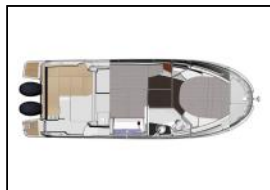

## Motor yacht Merry Fisher 895 Time Out

**Comfort:** Sun mattresses,  
**Deck:** Bimini top, Cockpit table, Cockpit/stern, outside shower, Electric anchor windlass,  
**Entertainment:** TV, Wi-Fi Internet,  
**Galley:** Coffee machine, Refrigerator,  
**Interior:** LED lights,  
**Navigation:** Bow thruster,  
**Yacht electrics:** Air Conditioning, Battery charger, Heating, Inverter, Shore connection 220 V, Solar panels, Water heater,

Yacht ID: 6821  
Yacht type: Motor yacht  
Yacht: [Merry Fisher 895 Time Out](#)  
Marina: Croatia / Marina Kornati, Biograd  
Production year: 2022  
Cabins: 2  
Deposit: 2.500,00 €

**front.CHARTERS\_BOOKING\_LIST\_AVAILABILITY**