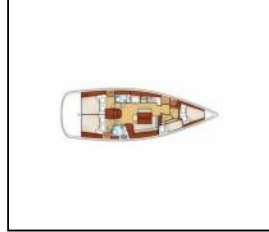

## Sailing yacht Oceanis 43 Family Sophia-Maria

Yacht ID:	521
Yacht type:	Sailing yacht
Yacht:	<a href="#">Oceanis 43 Family Sophia-Maria</a>
Marina:	Turkey / Göcek
Production year:	2011
Cabins:	4
Deposit:	2.500,00 €

**Comfort:** Blankets, Cockpit cushions, Pillows,  
**Deck:** Additional operation system of the windlass at the helmstand, Anchor line, Anchor swivel, Bimini top, Black ball, Black conus, Boat hook, Bosun's chair (Safe seat) (boatswain's chair), Canister for water, Cockpit table with light, Cockpit/stern, outside shower, Dinghy, Dinghy (byboat) pump, Electric anchor windlass, Fenders, Gangway, Hawser, Main anchor, Mooring ropes, Oil filter, Plastic bucket, Remote control for anchor winch with chain counter at helm, Repair box for dinghy, Round/globular fender, Spare anchor (Reserve, Auxiliary anchor), Spotlight / Headlights, Sprayhood, Spring line, Water hose,  
**Entertainment:** Outdoor speakers, Radio,  
**Galley:** Gas bottles, Hot water, Kitchen utensils (Galley equipment, cutlery), Refrigerator,  
**Interior:** Barometer, Clock, Inside shower,  
**Navigation:** Autopilot, Binoculars, Cruising guides, GPS chart plotter - cockpit, Hand bearing compass, Harbour guides, Log, Speed, Depth- echo sounder, Nautical charts, Navtex, Radar reflector, Windex,  
**Safety:** Distress flare box, EPIRB-Distress radio beacons, Fire extinguisher, First aid kit, Flashlight, Fog horn, Life belts (Safety harness), Life buoy + Flashing light, Life jackets, Liferaft, Set of tools, VHF radio, Wire (shroud) cutter,  
**Sails:** Spinnaker boom, Spinnaker-device,  
**Yacht electrics:** Battery charger, Inverter, Shore connection 220 V, Solar panels,