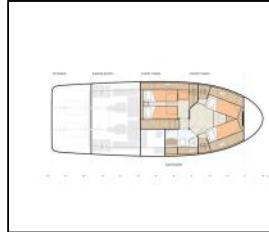

## Motor yacht Greenline 40 Lady Elma

Yacht ID:	5012
Yacht type:	Motor yacht
Yacht:	<a href="#">Greenline 40 Lady Elma</a>
Marina:	Croatia / Marina Kornati, Biograd
Production year:	2022
Cabins:	2
Deposit:	3.000,00 €