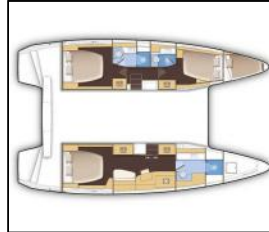

Catamaran Lagoon 42 Benedetto

Yacht ID:	4834
Yacht type:	Catamaran
Yacht:	Lagoon 42 Benedetto
Marina:	Bahamas / Marsh Harbour, Conch Inn Marina
Production year:	2020
Cabins:	3 + 1
Deposit:	0,00 €

Comfort: Blankets, Cockpit cushions, Pillows,
Deck: Anchor with chain, Bilge pump - Mechanic, Bimini top, Boat hook, Bosun's chair (Safe seat) (boatswain's chair), Cockpit table, Cockpit/stern, outside shower, Deck brush, Deck lights, Dinghy with outboard engine, Electric anchor windlass, Fenders, Gangway, Grill/Barbecue/Plancha, Jerry cans for fuel, Mooring Cleats, Mooring ropes , Round/globular fender, Spare anchor (Reserve, Auxiliary anchor), Sponge, Spring cleats, Swimming ladder, Teak cockpit, Water hose, Winch handles,
Entertainment: Fins, Mask and snorkel, Radio CD mp3 player + USB,
Galley: Electrical filter coffee maker, Gas bottles, Gas cookers, Kitchen towel, Kitchen utensils (Galley equipment, cutlery), Microwave, Oven, Refrigerator, Water pump,
Interior: Clothes hangers, Electric fans in cabins, Electric toilet, Toilet brush,
Navigation: Autopilot, Binoculars, Compass, GPS chart plotter, Nautical charts, Navigation set, Radar reflector, Tridata, Windex,
Safety: Black Water Tank, Distress flare box, Emergency tiller, Fire extinguisher , First aid kit , Flashlight, Fog horn, Horseshoe lifebuoy, Life belts (Safety harness), Life jacket (children), Life jackets, Liferaft , Rescue sling (Life sling), Set of tools , Signal flags, Spare parts, Torch, VHF radio , Wire (shroud) cutter,
Sails: Electric winch, Lazy bag, Winch,
Yacht electrics: 110V socket, Air Conditioning, Bilge pump - Electric, DSC station, Generator, Motor hours counter, Service batteries, Shore power cable, Start battery, USB sockets, Water heater, Watermaker - desalinator, WC pump,