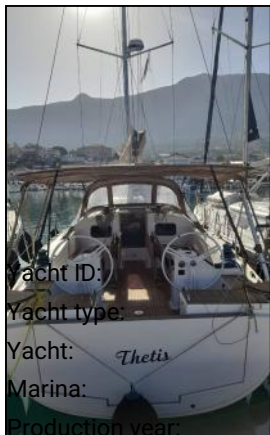

Sailing yacht Elan Impression 45.1 Thetis

Yacht ID:

4583

Yacht type:

Sailing yacht

Yacht:

[Elan Impression 45.1 Thetis](#)

Marina:

Greece / Palairos

Production year:

2020

Cabins:

4

Deposit:

3.000,00 €

Deck: Bimini top, Dinghy, Electric anchor windlass, Sprayhood, Teak cockpit,