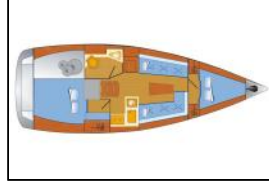

Sailing yacht Bavaria Cruiser 34 Little Joe

Yacht ID:	4304
Yacht type:	Sailing yacht
Yacht:	Bavaria Cruiser 34 Little Joe
Marina:	Croatia / Marina Frapa, Rogoznica
Production year:	2018
Cabins:	2
Deposit:	1.500,00 €

Comfort: Cockpit cushions,
Deck: Anchor light, Anchor with chain, Bathing platform, Bimini top, Boat hook, Cockpit table, Cockpit/stern, outside shower, Deck brush, Electric anchor windlass, Fenders, Gangway, Impeller, Jerry cans for diesel, Mooring ropes, Sprayhood, Swimming ladder, Teak cockpit,
Entertainment: FUSION sound system, Indoor speakers, Outdoor speakers, Radio CD player, USB, Bluetooth, Wi-Fi Internet,
Galley: Kitchen utensils (Galley equipment, cutlery), Oven, Refrigerator, Stove, Wine glasses,
Interior: Barometer, Clock, Heater / Blower, Indirect lighting in cabins and salon, Lowerable salon table, Safe,
Navigation: Autopilot, Binoculars, Compass, Echosounder/Depthsounder, GPS chart plotter - cockpit, Navigation (Nautical) charts and nautical guide, Navigation/position Lights, Radar reflector, Triangles, Windex,
Safety: Automatic Inflatable Life Jacket, Black Water Tank, Distress signals, Emergency tiller, Fire extinguisher, First aid kit, Flashlight, Fog horn, Safety lights, VHF radio,
Yacht electrics: 12V Socket, 220V socket, Bilge pump - Electric, Converter 220V/12V, Heating, Inverter, Shore connection 220 V,