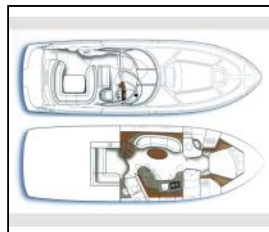

Motor yacht Sea Ray 455 Gandalf

Comfort: Bed linen, Towels,
Deck: Cockpit table, Cockpit/stern, outside shower, Dinghy, Electric anchor windlass, Hard Top Bimini, Outboard engine,
Entertainment: Radio CD mp3 player + USB, TV + DVD,
Galley: Hot water, Oven, Refrigerator, Stove,
Navigation: Autopilot, Bow thruster, GPS chart plotter, Radar, Stern thruster,
Yacht electrics: Air Conditioning, Generator, Heating, Shore connection 220 V,

Yacht ID:	43
Yacht type:	Motor yacht
Yacht:	Sea Ray 455 Gandalf
Marina:	Croatia / Marina Mandalina, Sibenik
Production year:	2006
Cabins:	2
Deposit:	4.000,00 €

front.CHARTERS_BOOKING_LIST_AVAILABILITY