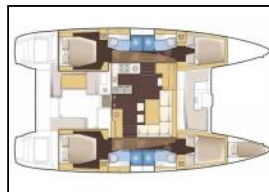

## Catamaran Lagoon 46 Sundowner

Yacht ID:	4159
Yacht type:	Catamaran
Yacht:	<a href="#">Lagoon 46 Sundowner</a>
Marina:	Greece / Preveza, Main Port
Production year:	2021
Cabins:	4 + 1
Deposit:	600,00 €

**Comfort:** Bed linen, Cockpit cushions, Towels,

**Deck:** Bimini top, Cockpit table, Cockpit/stern, outside shower, Dinghy, Gangway, Outboard engine, Sprayhood, Swimming ladder,

**Entertainment:** Snorkeling equipment,