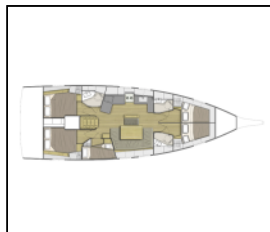

## Sailing yacht Oceanis 46.1 Athanasia

**Deck:** Bimini top, Dinghy with outboard engine, Sprayhood,  
**Entertainment:** Outdoor speakers,  
**Interior:** Electric fans,  
**Navigation:** Autopilot, Bow thruster, GPS chart plotter,  
**Sails:** Electric winch,  
**Yacht electrics:** Air Conditioning, Batteries, Inverter, Shore connection 220 V, Solar panels, USB sockets,