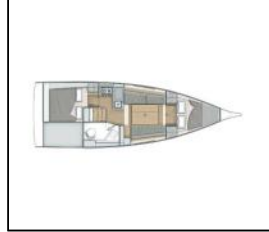

## Sailing yacht Oceanis 30.1 Mobula Zero

Yacht ID:	3973
Yacht type:	Sailing yacht
Yacht:	<a href="#">Oceanis 30.1 Mobula Zero</a>
Marina:	Croatia / ACI Marina Split
Production year:	2020
Cabins:	2
Deposit:	1.300,00 €