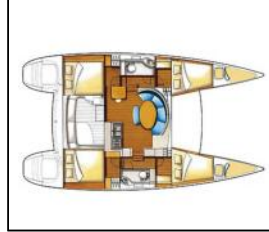

Catamaran Lagoon 380 Grey Pearl

Yacht ID:	3965
Yacht type:	Catamaran
Yacht:	Lagoon 380 Grey Pearl
Marina:	Croatia / Marina Mandalina, Sibenik
Production year:	2019
Cabins:	4 + 2
Deposit:	2.500,00 €

Comfort: Bed linen, Cockpit cushions, Towels,
Deck: Anchor with chain, Anchor with rope, Bimini top, Boat hook, Bosun's chair (Safe seat) (boatswain's chair), Cockpit table, Cockpit/stern, outside shower, Deck brush, Dinghy (byboat) pump, Dinghy with outboard engine, Electric anchor windlass, Fenders, Gangway, Impeller, Main anchor, Mooring ropes, Plastic bucket, Sea/Storm drogue anchor, Spare anchor (Reserve, Auxiliary anchor), Swimming ladder, Teak cockpit, Water hose, Winch handles,
Entertainment: Fusion radio, Outdoor speakers, TV + DVD,
Galley: Hot water, Refrigerator,
Interior: Barometer, Clock, Yacht keys,
Navigation: 2 blade fixed propeller, Autopilot, Binoculars, Echosounder/Depthsounder, GPS chart plotter - cockpit, Harbour guides, Nautical charts, Navigation set, Radar reflector, Speedometer (Speed log),
Safety: Black Water Tank, Buoyant smoke signal, Emergency tiller, Fire axe, Fire extinguisher, First aid kit, Flashlight, Fog horn, Horseshoe lifebuoy, Life belts (Safety harness), Life jackets, Liferaft, Oars (Paddles), Signal rockets and torches, VHF radio,
Sails: Lazy bag, Lazy jacks, Winch,
Yacht electrics: Air Conditioning, Generator, Heating, Shore connection 220 V,