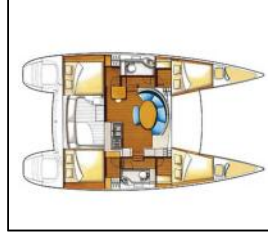

## Catamaran Lagoon 380 Grey Pearl

|                  |                                       |
|------------------|---------------------------------------|
| Yacht ID:        | 3965                                  |
| Yacht type:      | Catamaran                             |
| Yacht:           | <a href="#">Lagoon 380 Grey Pearl</a> |
| Marina:          | Croatia / Marina Mandalina, Sibenik   |
| Production year: | 2019                                  |
| Cabins:          | 4 + 2                                 |
| Deposit:         | 2.500,00 €                            |

**Comfort:** Bed linen, Cockpit cushions, Towels,  
**Deck:** Anchor with chain, Anchor with rope, Bimini top, Boat hook, Bosun's chair (Safe seat) (boatswain's chair), Cockpit table, Cockpit/stern, outside shower, Deck brush, Dinghy (byboat) pump, Dinghy with outboard engine, Electric anchor windlass, Fenders, Gangway, Impeller, Main anchor, Mooring ropes, Plastic bucket, Sea/Storm drogue anchor, Spare anchor (Reserve, Auxiliary anchor), Swimming ladder, Teak cockpit, Water hose, Winch handles,  
**Entertainment:** Fusion radio, Outdoor speakers, TV + DVD,  
**Galley:** Hot water, Refrigerator,  
**Interior:** Barometer, Clock, Yacht keys,  
**Navigation:** 2 blade fixed propeller, Autopilot, Binoculars, Echosounder/Depthsounder, GPS chart plotter - cockpit, Harbour guides, Nautical charts, Navigation set, Radar reflector, Speedometer (Speed log),  
**Safety:** Black Water Tank, Buoyant smoke signal, Emergency tiller, Fire axe, Fire extinguisher, First aid kit, Flashlight, Fog horn, Horseshoe lifebuoy, Life belts (Safety harness), Life jackets, Liferaft, Oars (Paddles), Signal rockets and torches, VHF radio,  
**Sails:** Lazy bag, Lazy jacks, Winch,  
**Yacht electrics:** Air Conditioning, Generator, Heating, Shore connection 220 V,