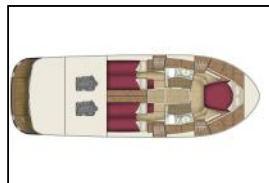

## Motor yacht Adriana 44 Roberta

**Comfort:** Cockpit cushions,  
**Deck:** Cockpit table, Cockpit/stern, outside shower, Dinghy,  
Electric anchor windlass, Outboard engine,  
**Entertainment:** CD player, TV,  
**Galley:** Refrigerator,  
**Navigation:** Autopilot, Bow thruster, GPS chart plotter,  
**Safety:** VHF radio,  
**Yacht electrics:** Air Conditioning, Generator, Solar panels,  
Watermaker - desalinator,