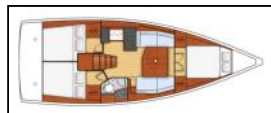

Sailing yacht Oceanis 38.1 Mici

Comfort: Cockpit cushions,
Deck: Bimini top, Cockpit table, Cockpit/stern, outside shower, Electric anchor windlass, Sprayhood,
Entertainment: LCD TV, Outdoor speakers, Radio CD mp3 player,
Galley: Gas cookers, Hot water, Refrigerator,
Navigation: Bow thruster, Compass,
Yacht electrics: Bilge pump - Electric, Heating, Shore connection 220 V, Solar panels,