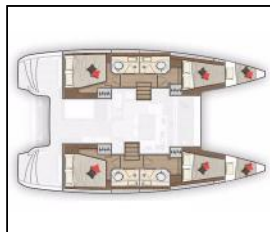

Catamaran Lagoon 40 Chingi Lingy

| | |
|------------------|--|
| Yacht ID: | 3816 |
| Yacht type: | Catamaran |
| Yacht: | Lagoon 40 Chingi Lingy |
| Marina: | Croatia / Marina Kornati, Biograd |
| Production year: | 2020 |
| Cabins: | 4 + 2 |
| Deposit: | 2.800,00 € |

Comfort: Cockpit cushions,
Deck: Bimini top, Cockpit fridge, Cockpit table, Cockpit/stern, outside shower, Dinghy, Electric anchor windlass, Outboard engine 5 HP, Swimming ladder, Teak cockpit,
Entertainment: LCD TV, Outdoor speakers, Radio CD player, USB, AUX input,
Galley: Freezer, Hot water,
Interior: Electric toilet, Foldable table,
Navigation: Autopilot, GPS chart plotter, GPS chart plotter - cockpit, Nautical charts, Pilot book,
Safety: VHF radio ,
Yacht electrics: Air Conditioning, Batteries, Battery charger , Generator, Heating, Shore connection 220 V,