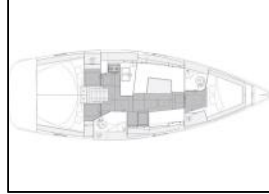

3502

Sailing yacht

[Elan Impression 40.1 AirTime 1](#)

Croatia / Marina Puntat, Krk

2020

3

1.800,00 €

**Comfort:** Bed linen, Blankets, Pillows,

**Deck:** Anchor Delta, Bathing platform, Bimini top, Cockpit fridge, Cockpit table, Cockpit/stern, outside shower, Dinghy, Electric anchor windlass, Grill/Barbecue/Plancha, LED outdoor ambiance lights, Sprayhood,