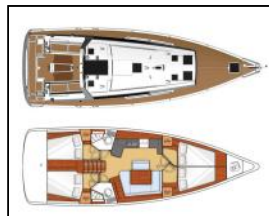

Sailing yacht Oceanis 45 Neška II

Yacht ID:	320
Yacht type:	Sailing yacht
Yacht:	Oceanis 45 Neška II
Marina:	Croatia / Marina Mandalina, Sibenik
Production year:	2013
Cabins:	4
Deposit:	2.000,00 €

Comfort: Bed linen, Cockpit cushions, Towels,
Deck: Bimini top, Cockpit table, Cockpit/stern, outside shower, Dinghy, Electric anchor windlass, Outboard engine, Sprayhood,
Entertainment: Radio CD mp3 player + USB, TV + DVD,
Galley: Hot water, Refrigerator,
Navigation: Autopilot, Bow thruster, Echosounder/Depthsounder, GPS chart plotter - cockpit, Speedometer (Speed log),
Sails: Lazy bag, Lazy jacks, Spinnaker boom,
Yacht electrics: Shore connection 220 V,