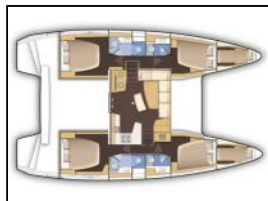

Catamaran Lagoon 42 That's Life

Yacht ID:	2943
Yacht type:	Catamaran
Yacht:	Lagoon 42 That's Life
Marina:	Croatia / Marina Kornati, Biograd
Production year:	2019
Cabins:	4 + 2
Deposit:	2.800,00 €

Comfort: Cockpit cushions,
Deck: Bimini top, Cockpit fridge, Cockpit table, Cockpit/stern, outside shower, Dinghy, Electric anchor windlass, Outboard engine 5 HP, Swimming ladder,
Entertainment: LCD TV, Outdoor speakers, Radio CD player, USB, AUX input,
Galley: Freezer, Hot water, Microwave,
Interior: Electric toilet, Foldable table,
Navigation: Autopilot, GPS chart plotter, GPS chart plotter - cockpit, Nautical charts, Pilot book,
Safety: VHF radio,
Sails: Electric winch,
Yacht electrics: Air Conditioning, Batteries, Battery charger, Generator, Heating, Shore connection 220 V,