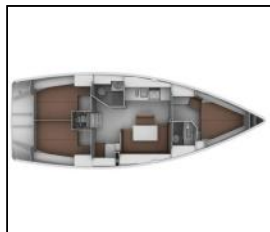

Sailing yacht Bavaria Cruiser 40 Marisa

Deck: Bimini top, Cockpit table, Cockpit/stern, outside shower, Dinghy, Electric anchor windlass, Sprayhood,
Entertainment: CD player,
Galley: Refrigerator,
Navigation: Autopilot, Bow thruster, GPS chart plotter - cockpit, Wind instrument/Anemometer,
Safety: VHF radio ,

Yacht ID: 269
Yacht type: Sailing yacht
Yacht: [Bavaria Cruiser 40 Marisa](#)
Marina: Croatia / Sukosan, D-Marin Dalmacija Marina
Production year: 2013
Cabins: 3
Deposit: 1.500,00 €

front.CHARTERS_BOOKING_LIST_AVAILABILITY